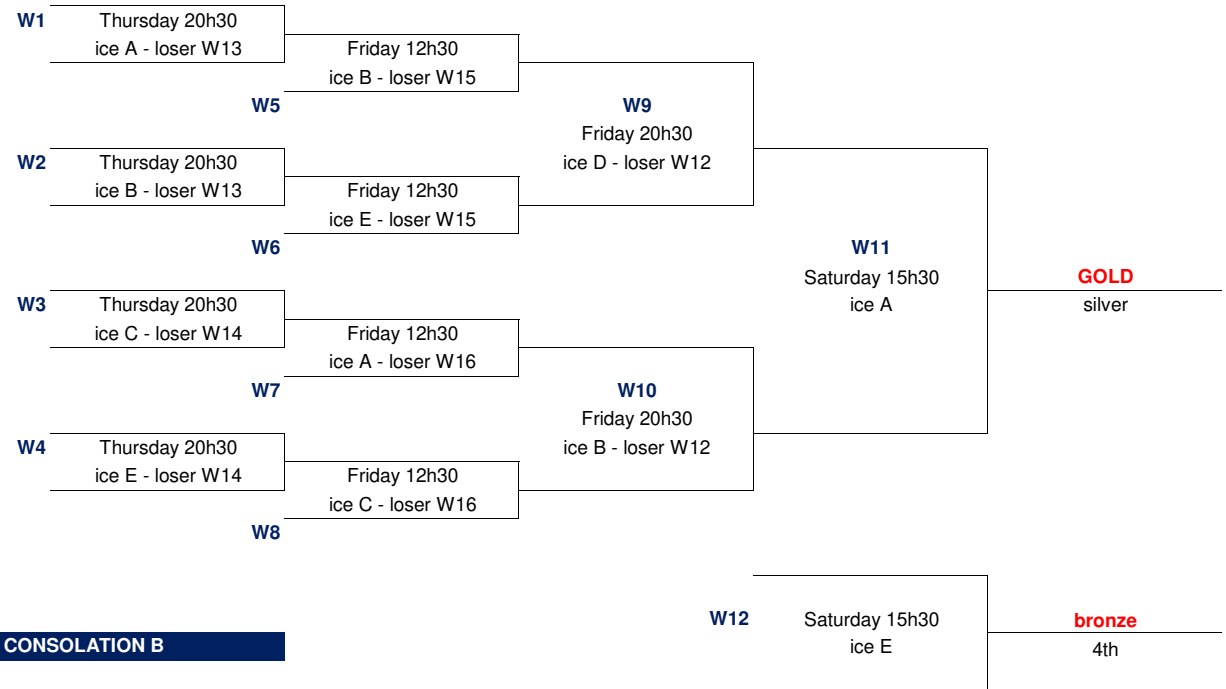

FEMALE - PLAYOFF ROUND

CONSOLATION B