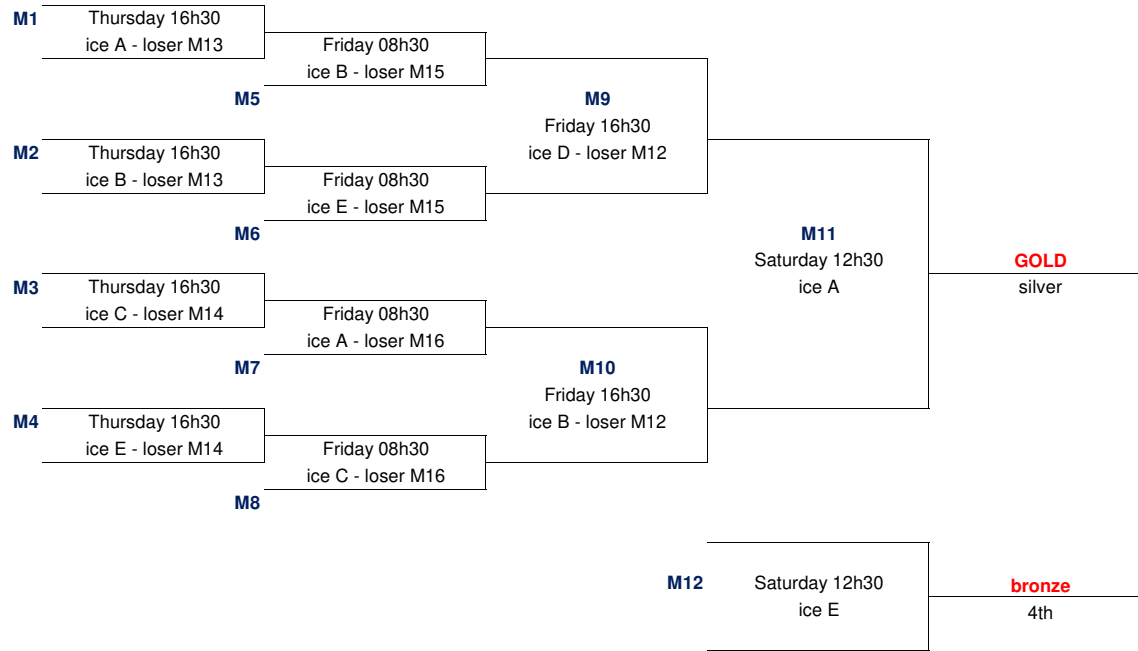

Friday @ 8:30 am	M7	M5	M8	W14	M6	M13	M14
Friday @ 12:30 pm	W7	W5	W8	W13	W6		
Friday @ 4:30 pm	M23	M10	M20	M9	M26	M15	M16
Friday @ 8:30 pm	W23	W10	W20	W9	W26	W15	W16

Saturday @ 8:30 am	W27	M17			W17	M18	
Saturday @ 12:30 pm	M11	M21	M24		M12	M27	
Saturday @ 3:30 pm	W11	W18	W21		W12	W24	

Female POOL A	Female POOL B	Female POOL C	Male POOL A	Male POOL B	Male POOL C
NS1	AB1	BC1	NS1	NL1	AB1
ON1	MB1	QC1	QC1	MB1	NB1
NL1	NB1	PE1	SK1	PE1	ON1
NT1	SK1	NO1	NT1	BC1	NO1
NU1	NS2	AB2	YT1	NU1	NS2
MB2	QC2	ON2	NB2	AB2	NL2
BC2	NL2	SK2	MB2	QC2	SK2

**FEMALE - PLAYOFF ROUND**

**CONSOLATION B**

**CONSOLATION B**

**RANKING GAMES**

<b>Teams Ranked 13 - 15</b>	
vs	W19 Thursday 20h30 ~ ice G
vs	W20 Friday 20h30 ~ ice C
vs	W21 Saturday 16h30 ~ ice C
<b>Teams Ranked 16 - 18</b>	
vs	W22 Thursday 20h30 ~ ice D
vs	W23 Friday 20h30 ~ ice A
vs	W24 Saturday 16h30 ~ ice F
<b>Teams Ranked 19 - 21</b>	
vs	W25 Thursday 20h30 ~ ice F
vs	W26 Friday 20h30 ~ ice E
vs	W27 Saturday 08h30 ~ ice A

**MALE - PLAYOFF ROUND**

**CONSOLATION B**

**CONSOLATION A**

**RANKING GAMES**

<b>Teams Ranked 13 - 15</b>	
vs	<b>M19</b> Thursday 16h30 ~ ice F
vs	<b>M20</b> Friday 16h30 ~ ice C
vs	<b>M21</b> Saturday 12h30 ~ ice B
<b>Teams Ranked 16 - 18</b>	
vs	<b>M22</b> Thursday 16h30 ~ ice G
vs	<b>M23</b> Friday 16h30 ~ ice A
vs	<b>M24</b> Saturday 12h30 ~ ice C
<b>Teams Ranked 19 - 21</b>	
vs	<b>M25</b> Thursday 16h30 ~ ice D
vs	<b>M26</b> Friday 16h30 ~ ice E
vs	<b>M27</b> Saturday 12h30 ~ ice F