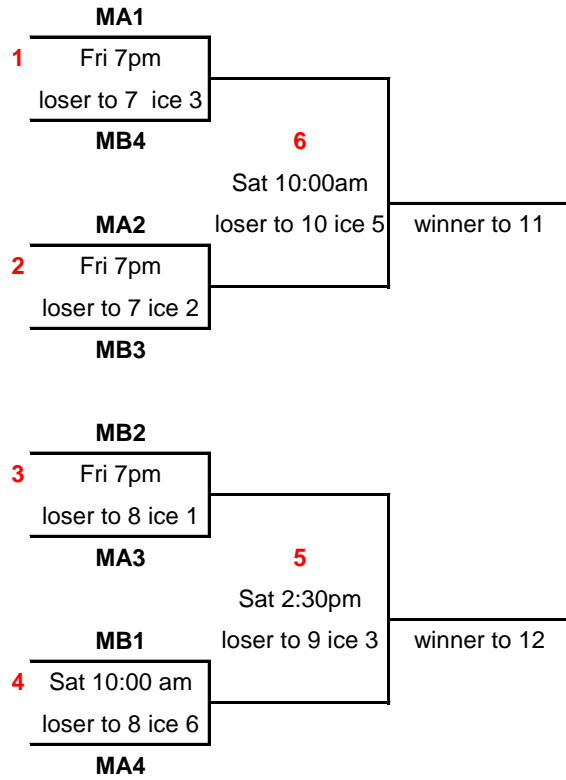

Championship - MEN

i.e. MA1 = 1st in men's pool A; MB3 = 3rd in men's pool B

The top 4 teams from each pool will play in a double knockout (games 1-10) that will qualify 4 teams to the medal round (games 11-14)