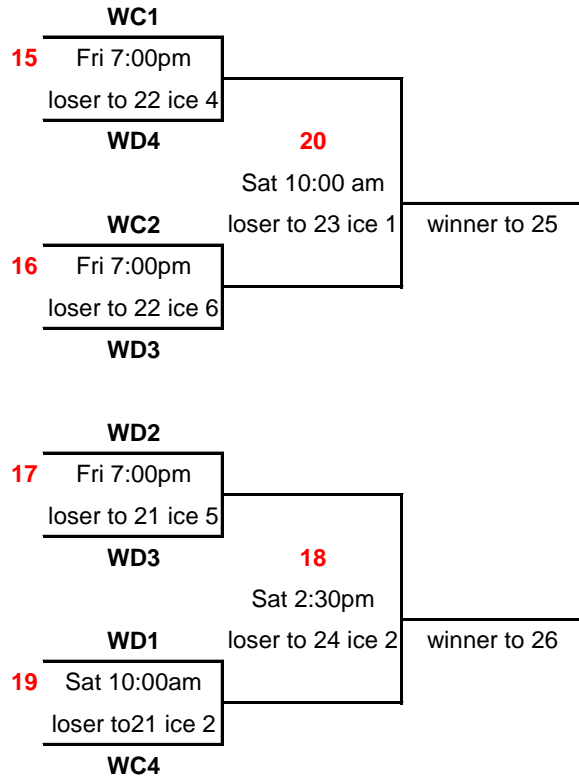

Championship - WOMEN

i.e. WA2 = 2nd in women's pool A; WB4 = 4th in women's pool B

The top 4 teams from each pool will play in a double knockout (games 15-24) that will qualify 4 teams to the medal round (games 25-28)