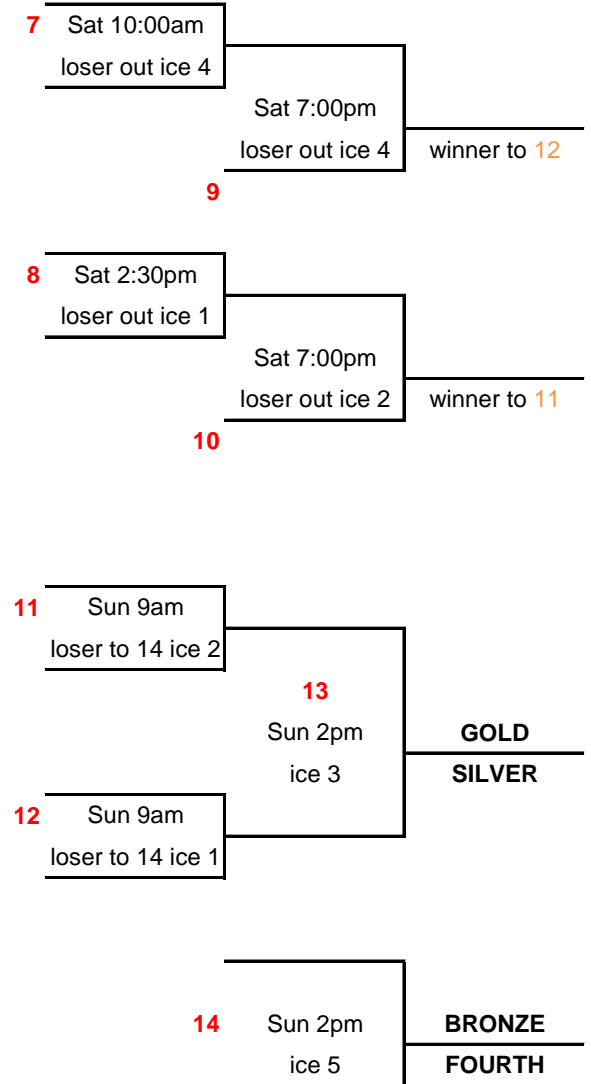

Championship - MEN

i.e. MA1 = 1st in men's pool A; MB3 = 3rd in men's pool B

The top 4 teams from each pool will play in a double knockout (games 1-10) that will qualify 4 teams to the medal round (games 11-14)