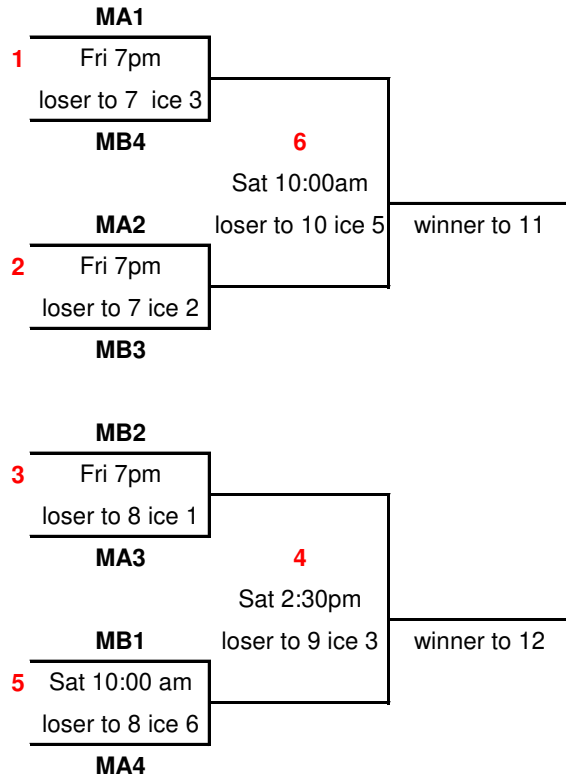

Championship - MEN

i.e. MA1 = 1st in men's pool A; MB3 = 3rd in men's pool B

The top 4 teams from each pool will play in a double knockout (games 1-10) that will qualify 4 teams to the medal round (games 11-14)