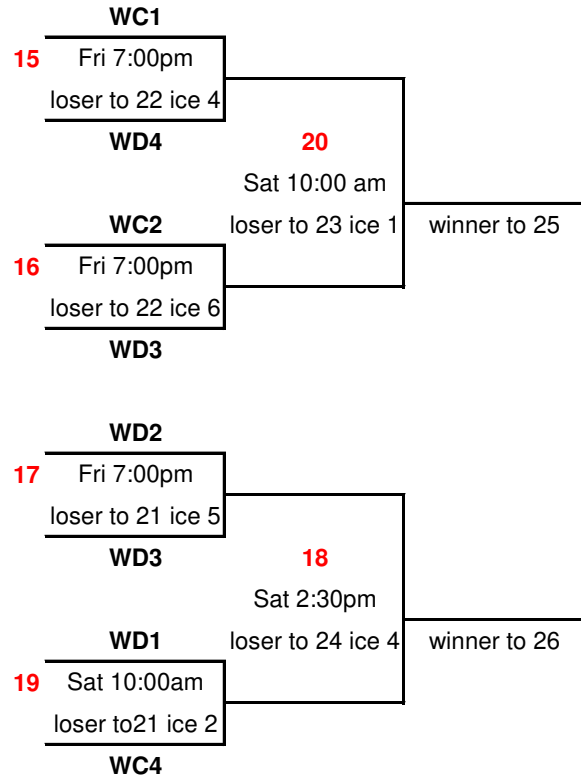

Championship - WOMEN

i.e. WA2 = 2nd in women's pool A; WB4 = 4th in women's pool B