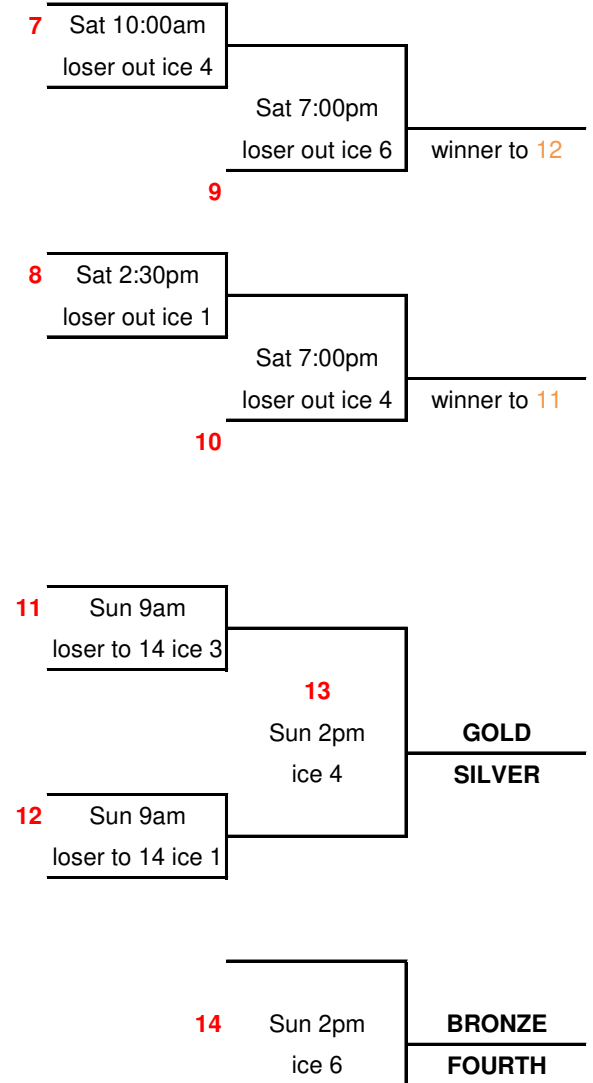

Championship - MEN

i.e. MA1 = 1st in men's pool A; MB3 = 3rd in men's pool B

The top 4 teams from each pool will play in a double knockout (games 1-10) that will qualify 4 teams to the medal round (games 11-14)