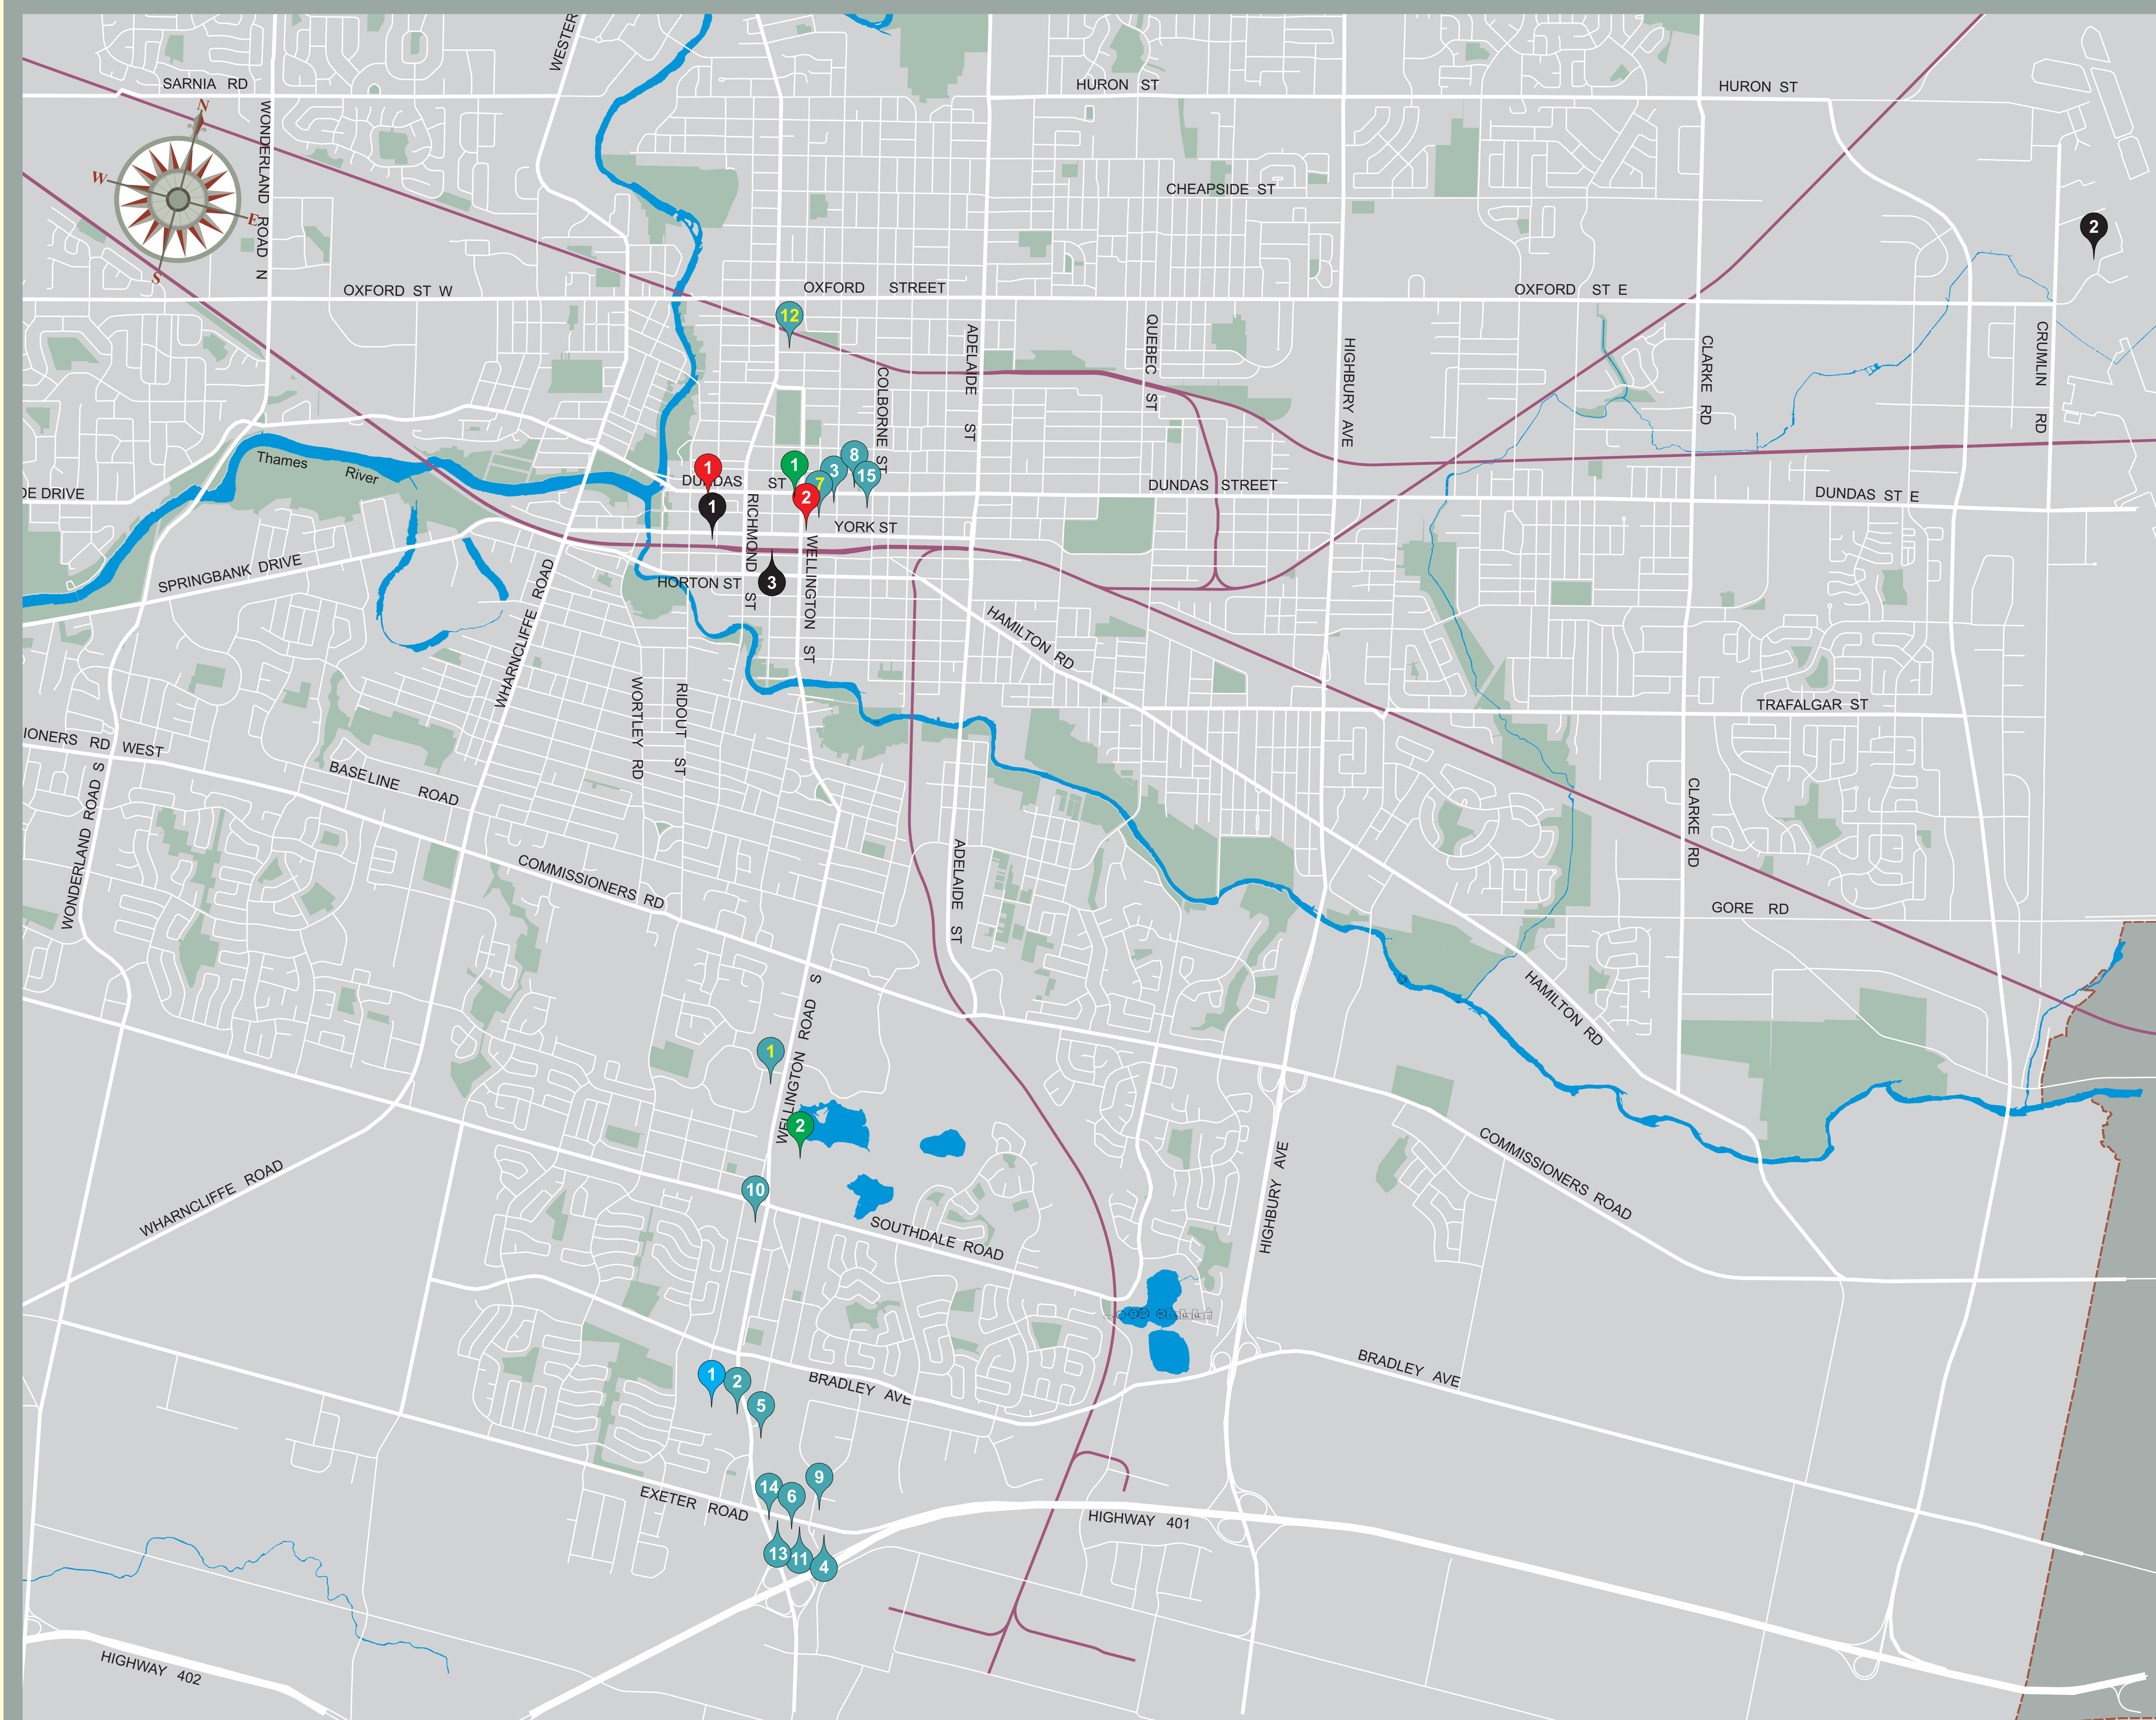

2011 Tim Hortons Brier London

Event Venues

- 1 John Labatt Centre
- 2 London Convention Centre - Keith's Patch & Purple Heart Lounge

Hotels

- 1 **Best Western Lamplighter (591 Wellington Rd S)**
 - 2 Days Inn London (1100 Wellington Rd S)
 - 3 Delta London Armouries (325 Dundas St)
 - 4 Holiday Inn Hotel - 864 Exeter Road
 - 5 Four Points by Sheraton Hotel & Suites (1150 Wellington Rd S)
 - 6 Hampton Inn by Hilton London (840 Exeter Rd)
 - 7 **Hilton London (300 King St)**
 - 8 Holiday Inn Express Hotel & Suites (374 Dundas St)
 - 9 Homewood Suites by Hilton (45 Bessemer Rd)
 - 10 Radisson Hotel & Suites London (855 Wellington Rd S)
 - 11 Ramada London (817 Exeter Rd)
 - 12 **StationPark All Suite Hotel (242 Pall Mall St)**
 - 13 Staybridge Suites London (824 Exeter Rd)
 - 14 The Travelodge London South (800 Exeter Rd)
 - 15 Residence Inn by Marriott - 383 Colborne St.
-  - Denotes Sponsor Hotels

Points of Entry

- 1 Greyhound Canada (101 York St)
- 2 London International Airport
- 3 Via Rail (205 York St)

Shopping

- 1 White Oaks Mall (1105 Wellington Rd)

Visitor Information - www.londontourism.ca

- 1 Tourism London Information Centre - Downtown (391 Wellington St)
- 2 Tourism London Information Centre - South London (696 Wellington Rd S)